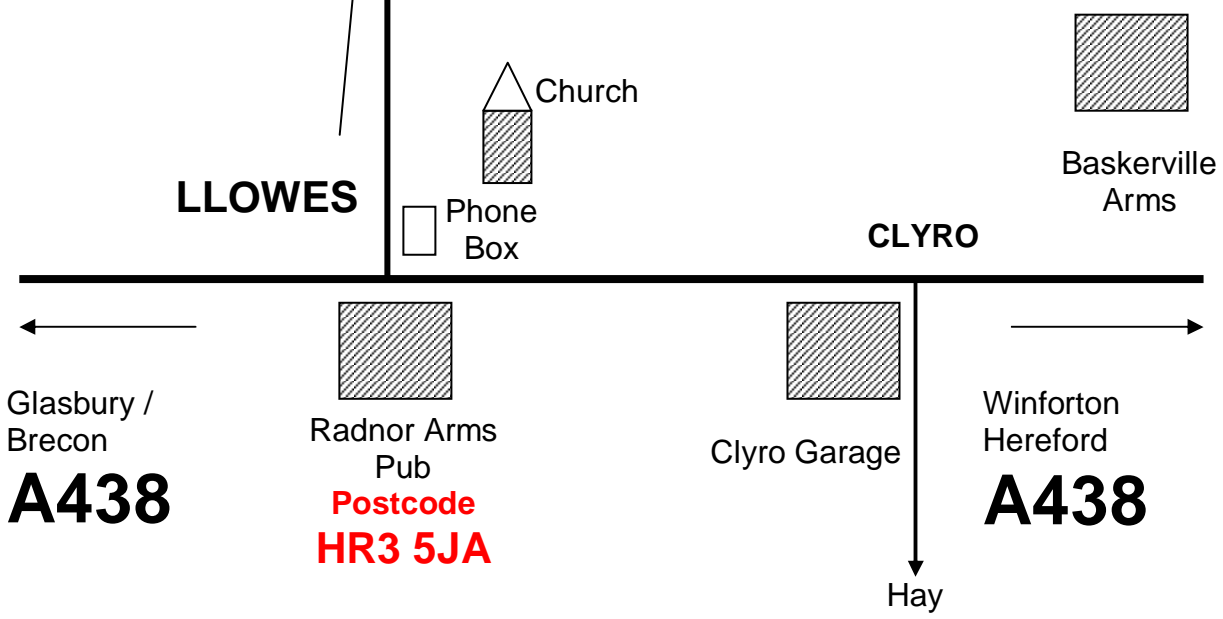

**TO HQ
TRADE AND
ORGANSERS
VEHICLES
ONLY**

Approx 2 miles

**GOGIA
FARM
CAR
PARK**

Approx
1.5 mile

Approx
1.5 mile

**RUNNERS
TURN
RIGHT
HERE TO
CAR PARK**

Approx
1 mile

There will be yellow signs from the A438 at Llowes. The road is narrow and twisty, please take care. Arrows and marshals will direct you to the car park. Please follow the signs and the marshals directions. Thank you.

Glasbury /
Brecon
A438

Radnor Arms
Pub
**Postcode
HR3 5JA**

Clyro Garage

Winforton
Hereford
A438

Hay